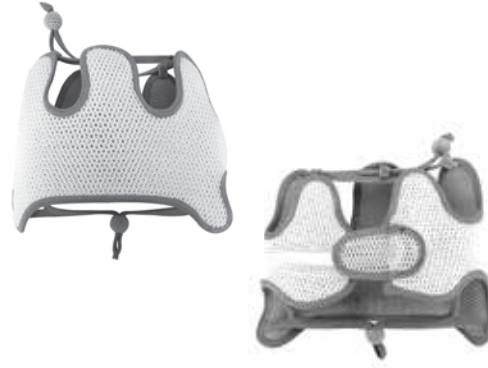

The Head and Neck Protector Backpack helps protect your baby's head and back from impacts while learning to sit, crawl, and walk. With elastic straps and an adjustable buckle, it can be customized for your baby. It reduces head and back injuries, enhancing your baby's safety.

213-207

213-208

6m+

Ambalaj
Packaging
43x27x8 cm

Koli içi adet
Units Per Box
12 Adet
Pcs.

Koli ölçüsü
Box Dimensions
70x36x36 cm

62

Bebek Kafa Koruyucu Adjustable Infant Safety Head Guard